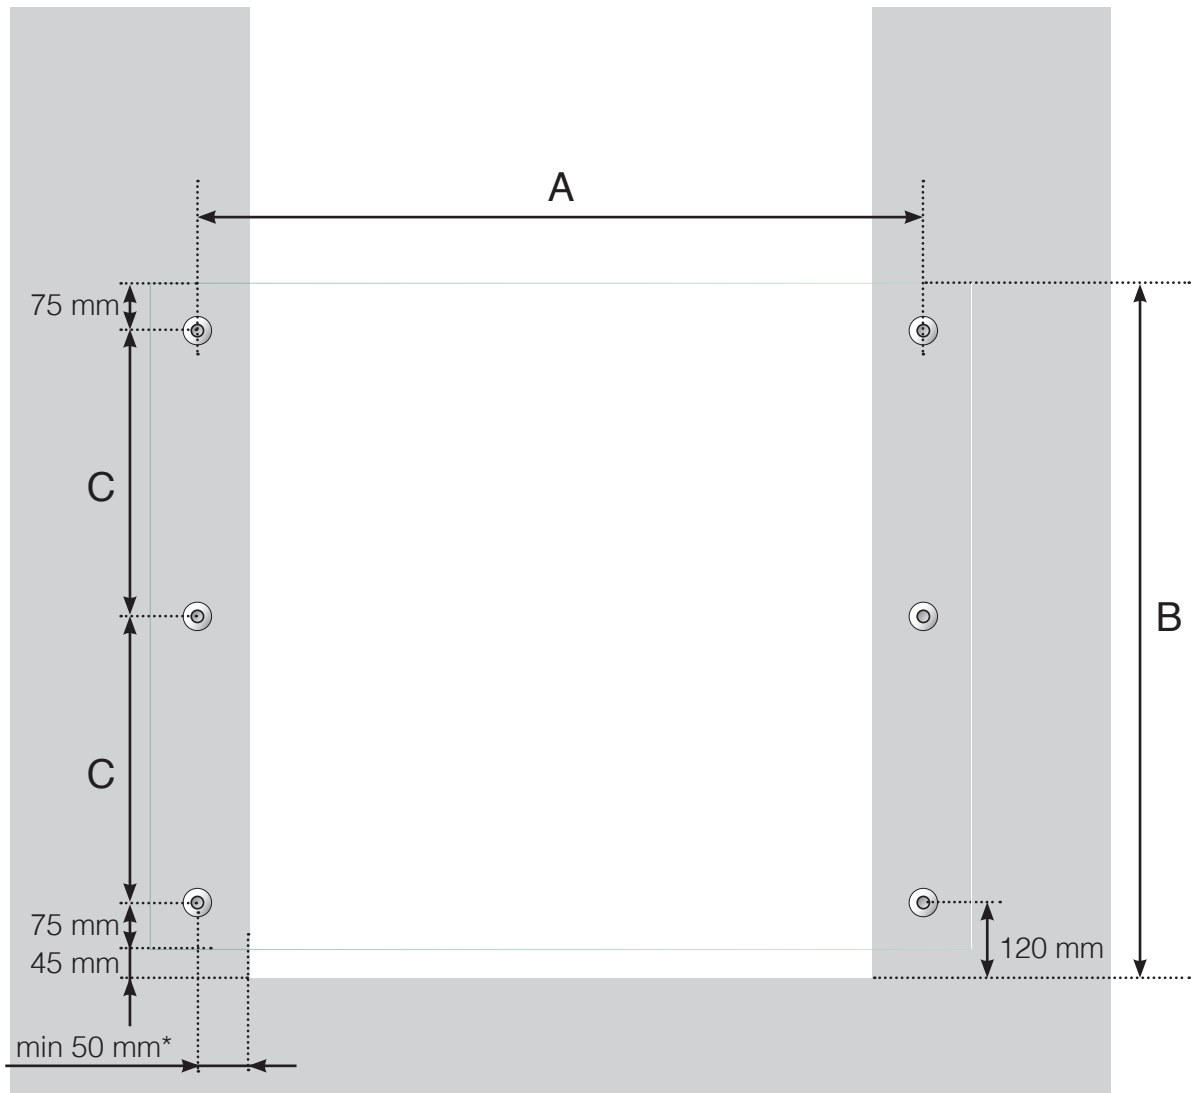

# MEASUREMENT DIAGRAM

## FRENCH BALCONY WITH MOUNTING POINTS

A - Support c/c dimensions

B - Total height of the railing

D - Distance at railing height 1000: 402 mm. D - Distance at railing height 1100: 452 mm.

\* When attaching to brick or concrete, fasten the vertical support at least 50 mm, and ideally 75 mm, from the wall edge.