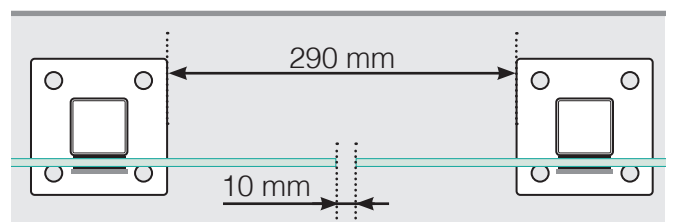

MEASUREMENT DIAGRAM

PLACEMENT - ALUMINIUM POSTS WITH FEET, INNER GLASS MOUNTING

OUTER CORNER

OUTER CORNER NOT 90°

INNER CORNER NOT 90°

INNER CORNER

END

Free-standing

By the wall

DISTANCE BETWEEN STRAIGHT SECTIONS

Please note that the drawings are not to scale
© Räckesbutiken Sweden AB - www.balustradestore.eu