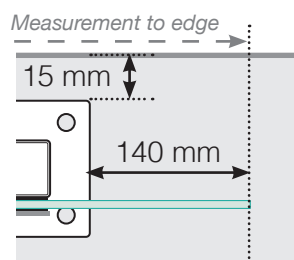

MEASUREMENT DIAGRAM

PLACEMENT - ALUMINIUM POSTS WITH FEET, INNER GLASS MOUNTING

OUTER CORNER

OUTER CORNER NOT 90°

INNER CORNER NOT 90°

INNER CORNER

END

Free-standing

By the wall

DISTANCE BETWEEN STRAIGHT SECTIONS

Please note that the drawings are not to scale
© Räckesbutiken Sweden AB - www.balustradestore.eu