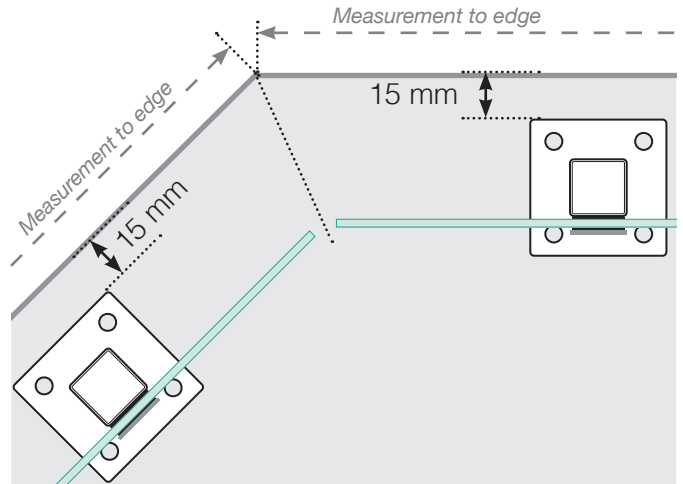

MEASUREMENT DIAGRAM

PLACEMENT - ALUMINIUM POSTS WITH FEET, INNER GLASS MOUNTING

OUTER CORNER

OUTER CORNER NOT 90°

INNER CORNER NOT 90°

INNER CORNER

END

Free-standing

By the wall

DISTANCE BETWEEN STRAIGHT SECTIONS

Please note that the drawings are not to scale
© Räckesbutiken Sweden AB - www.balustradestore.eu