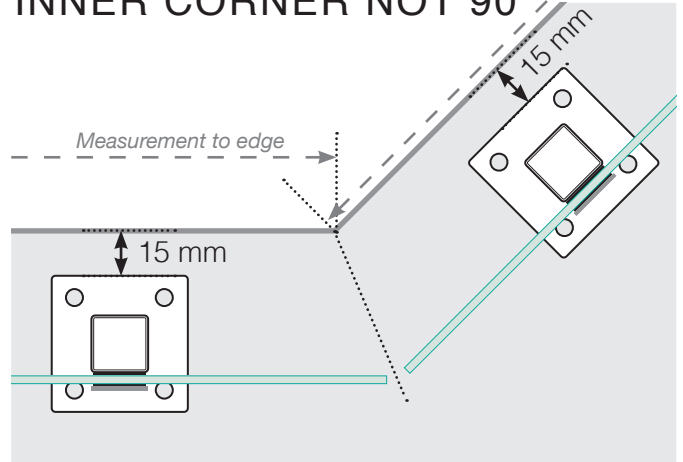

MEASUREMENT DIAGRAM

PLACEMENT - ALUMINIUM POSTS WITH FEET, INNER GLASS MOUNTING

OUTER CORNER

OUTER CORNER NOT 90°

INNER CORNER NOT 90°

INNER CORNER

END

Free-standing

By the wall

DISTANCE BETWEEN STRAIGHT SECTIONS

Please note that the drawings are not to scale
© Räckesbutiken Sweden AB - www.balustradestore.eu