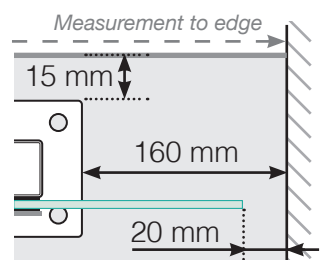

MEASUREMENT DIAGRAM

PLACEMENT - ALUMINIUM POSTS WITH FEET, INNER GLASS MOUNTING

OUTER CORNER

OUTER CORNER NOT 90°

INNER CORNER NOT 90°

INNER CORNER

END

Free-standing

By the wall

DISTANCE BETWEEN STRAIGHT SECTIONS

Please note that the drawings are not to scale
© Räckesbutiken Sweden AB - www.balustradestore.eu