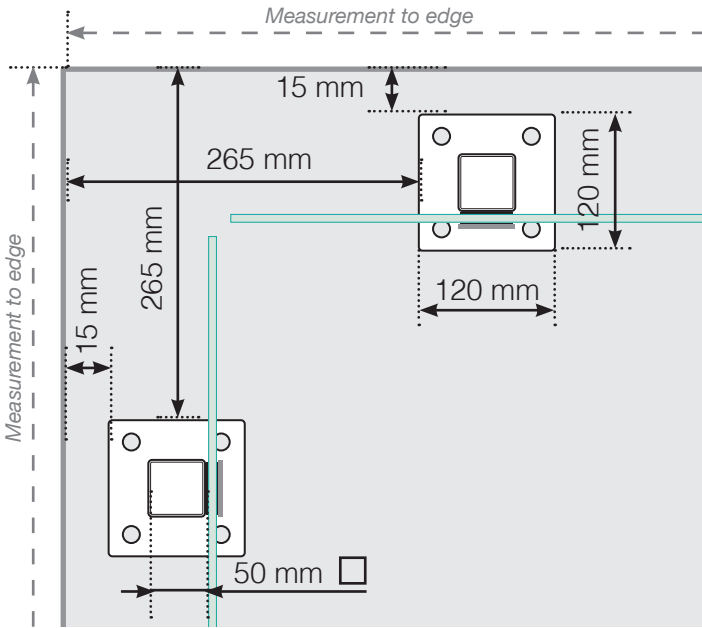

MEASUREMENT DIAGRAM

PLACEMENT - ALUMINIUM POSTS WITH FEET, INNER GLASS MOUNTING

OUTER CORNER

OUTER CORNER NOT 90°

INNER CORNER NOT 90°

INNER CORNER

END

Free-standing

By the wall

DISTANCE BETWEEN STRAIGHT SECTIONS

Please note that the drawings are not to scale
© Räckesbutiken Sweden AB - www.balustradestore.eu