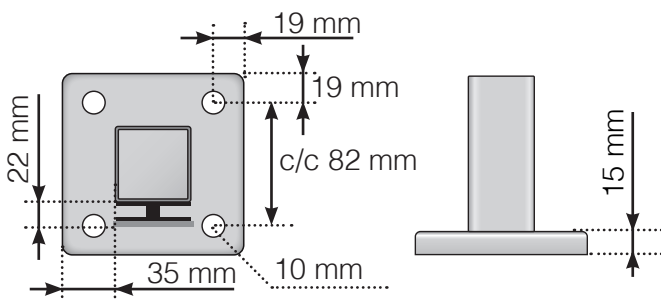

MEASUREMENT DIAGRAM

PLACEMENT - ALUMINIUM POSTS WITH FEET, INNER GLASS MOUNTING

OUTER CORNER

OUTER CORNER NOT 90°

INNER CORNER NOT 90°

INNER CORNER

END

Free-standing

By the wall

DISTANCE BETWEEN STRAIGHT SECTIONS

Please note that the drawings are not to scale
© Räckesbutiken Sweden AB - www.balustradestore.eu