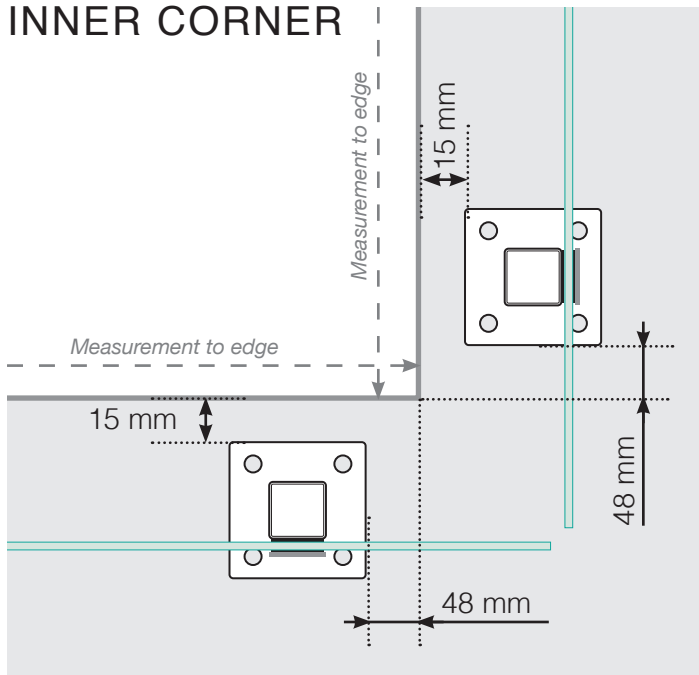

MEASUREMENT DIAGRAM

PLACEMENT - ALUMINIUM POSTS WITH FEET, INNER GLASS MOUNTING

OUTER CORNER

OUTER CORNER NOT 90°

INNER CORNER NOT 90°

INNER CORNER

END

Free-standing

By the wall

DISTANCE BETWEEN STRAIGHT SECTIONS

Please note that the drawings are not to scale
© Räckesbutiken Sweden AB - www.balustradestore.eu