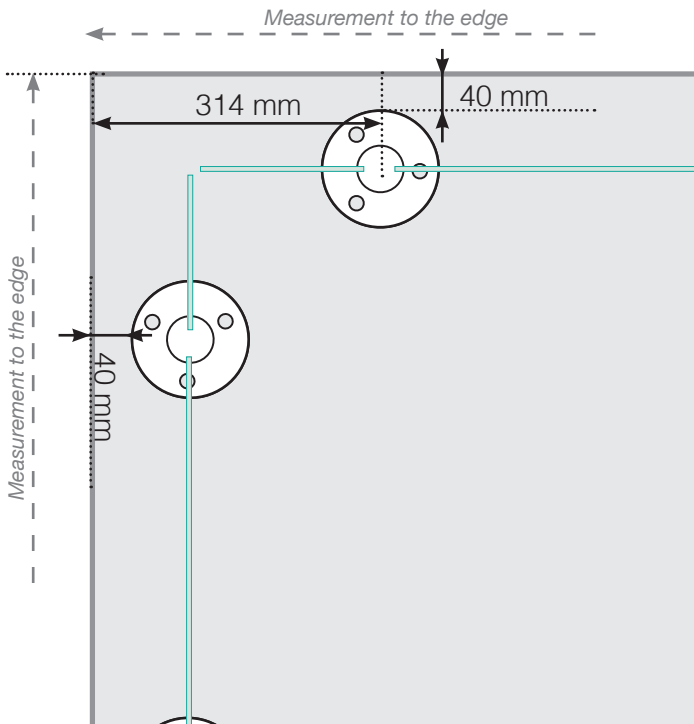

MEASUREMENT DIAGRAM

PLACEMENT - ALUMINIUM POSTS WITH FOOT

OUTER CORNER

OUTER CORNER NOT 90°

INNER CORNER NOT 90°

INNER CORNER

END POST

Please note that the drawings are not to scale

© Balustradestore.eu - 2024-02-13

MEASUREMENT DIAGRAM

PLACEMENT - ALUMINIUM POSTS WITH FOOT
MOUNTING ON THE CONCRETE SUBSTRATE

OUTER CORNER

OUTER CORNER NOT 90°

INNER CORNER NOT 90°

INNER CORNER

END POST