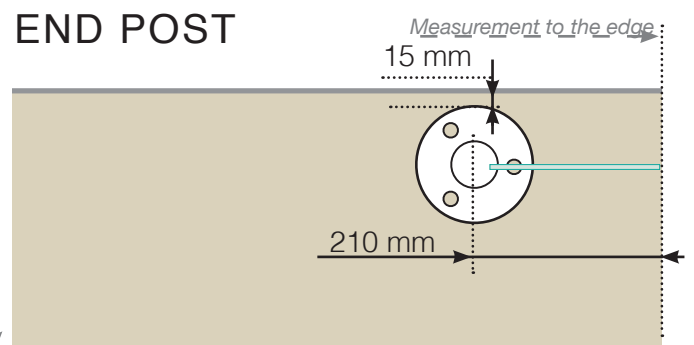

MEASUREMENT DIAGRAM

PLACEMENT - ALUMINIUM POSTS WITH FOOT

OUTER CORNER

OUTER CORNER NOT 90°

INNER CORNER NOT 90°

INNER CORNER

END POST

Please note that the drawings are not to scale

© Balustradestore.eu - 2024-02-13

MEASUREMENT DIAGRAM

PLACEMENT - ALUMINIUM POSTS WITH FOOT
MOUNTING ON THE CONCRETE SUBSTRATE

OUTER CORNER

OUTER CORNER NOT 90°

INNER CORNER NOT 90°

INNER CORNER

END POST