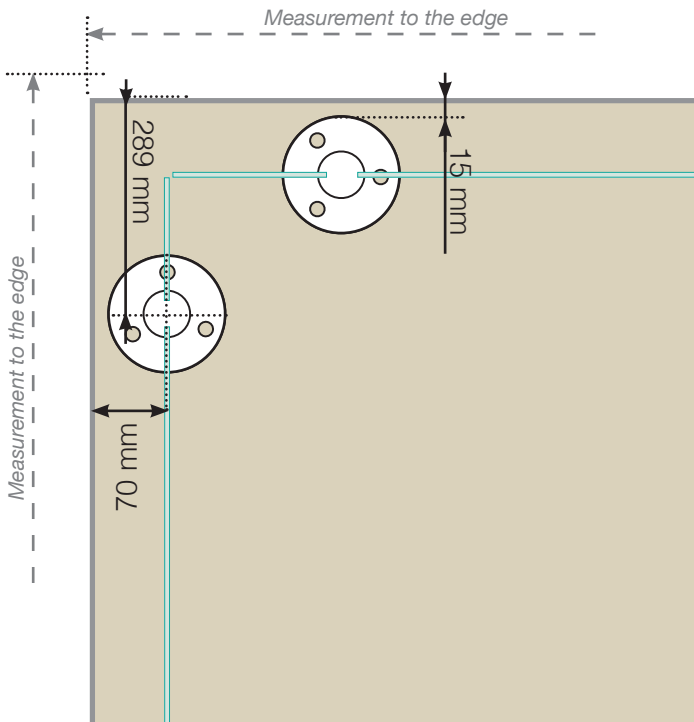

MEASUREMENT DIAGRAM

PLACEMENT - ALUMINIUM POSTS WITH FOOT

OUTER CORNER

OUTER CORNER NOT 90°

INNER CORNER NOT 90°

INNER CORNER

END POST

Please note that the drawings are not to scale

© Balustradestore.eu - 2024-02-13

MEASUREMENT DIAGRAM

PLACEMENT - ALUMINIUM POSTS WITH FOOT
MOUNTING ON THE CONCRETE SUBSTRATE

OUTER CORNER

OUTER CORNER NOT 90°

INNER CORNER NOT 90°

INNER CORNER

END POST