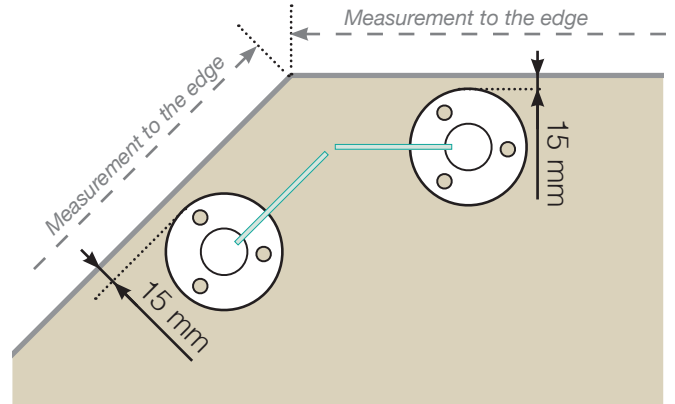

MEASUREMENT DIAGRAM

PLACEMENT - ALUMINIUM POSTS WITH FOOT

OUTER CORNER

OUTER CORNER NOT 90°

INNER CORNER NOT 90°

INNER CORNER

END POST

Please note that the drawings are not to scale

© Balustradestore.eu - 2024-02-13

MEASUREMENT DIAGRAM

PLACEMENT - ALUMINIUM POSTS WITH FOOT
MOUNTING ON THE CONCRETE SUBSTRATE

OUTER CORNER

OUTER CORNER NOT 90°

INNER CORNER NOT 90°

INNER CORNER

END POST