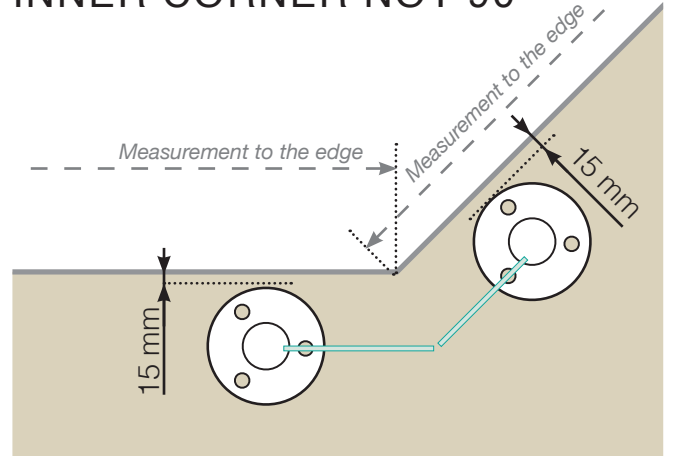

MEASUREMENT DIAGRAM

PLACEMENT - ALUMINIUM POSTS WITH FOOT

OUTER CORNER

OUTER CORNER NOT 90°

INNER CORNER NOT 90°

INNER CORNER

END POST

Please note that the drawings are not to scale

© Balustradestore.eu - 2024-02-13

MEASUREMENT DIAGRAM

PLACEMENT - ALUMINIUM POSTS WITH FOOT
MOUNTING ON THE CONCRETE SUBSTRATE

OUTER CORNER

OUTER CORNER NOT 90°

INNER CORNER NOT 90°

INNER CORNER

END POST