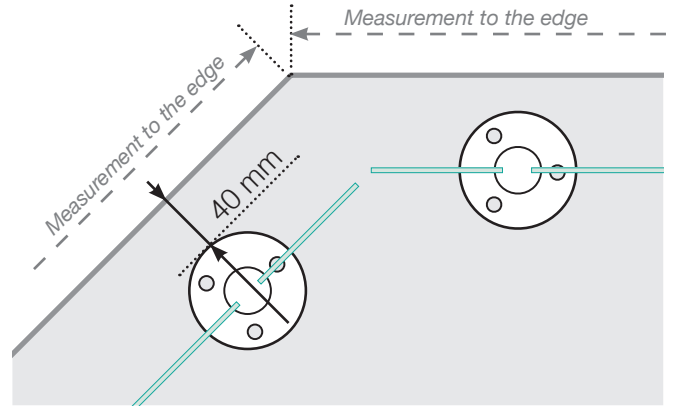

MEASUREMENT DIAGRAM

PLACEMENT - ALUMINIUM POSTS WITH FOOT

OUTER CORNER

OUTER CORNER NOT 90°

INNER CORNER NOT 90°

INNER CORNER

END POST

Please note that the drawings are not to scale

© Balustradestore.eu - 2024-02-13

MEASUREMENT DIAGRAM

PLACEMENT - ALUMINIUM POSTS WITH FOOT
MOUNTING ON THE CONCRETE SUBSTRATE

OUTER CORNER

OUTER CORNER NOT 90°

INNER CORNER NOT 90°

INNER CORNER

END POST