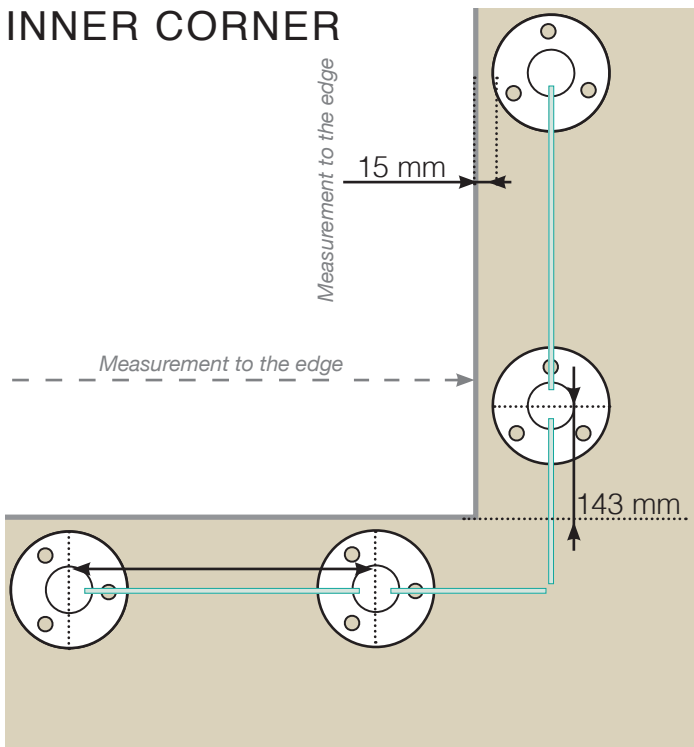

MEASUREMENT DIAGRAM

PLACEMENT - ALUMINIUM POSTS WITH FOOT

OUTER CORNER

OUTER CORNER NOT 90°

INNER CORNER NOT 90°

INNER CORNER

END POST

Please note that the drawings are not to scale

© Balustradestore.eu - 2024-02-13

MEASUREMENT DIAGRAM

PLACEMENT - ALUMINIUM POSTS WITH FOOT
MOUNTING ON THE CONCRETE SUBSTRATE

OUTER CORNER

OUTER CORNER NOT 90°

INNER CORNER NOT 90°

INNER CORNER

END POST