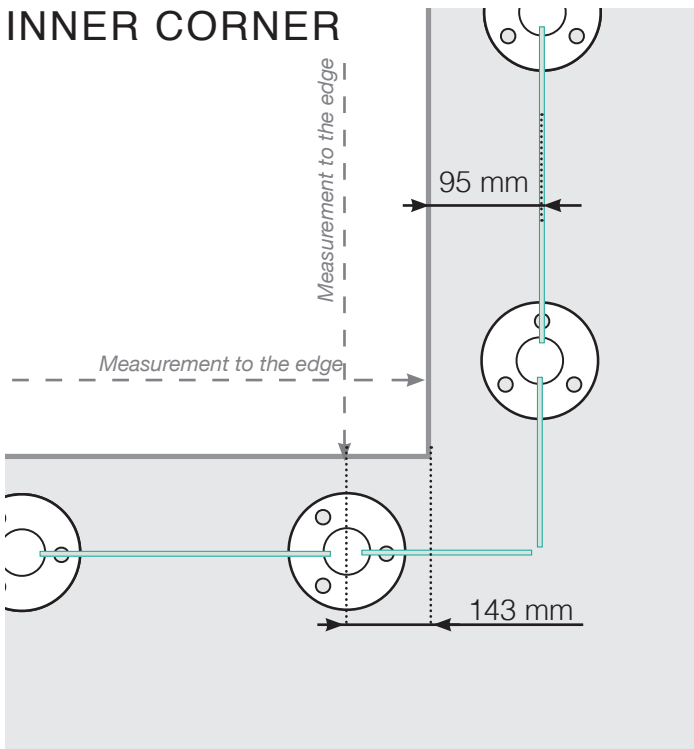

MEASUREMENT DIAGRAM

PLACEMENT - ALUMINIUM POSTS WITH FOOT

OUTER CORNER

OUTER CORNER NOT 90°

INNER CORNER NOT 90°

INNER CORNER

END POST

Please note that the drawings are not to scale

© Balustradestore.eu - 2024-02-13

MEASUREMENT DIAGRAM

PLACEMENT - ALUMINIUM POSTS WITH FOOT
MOUNTING ON THE CONCRETE SUBSTRATE

OUTER CORNER

OUTER CORNER NOT 90°

INNER CORNER NOT 90°

INNER CORNER

END POST