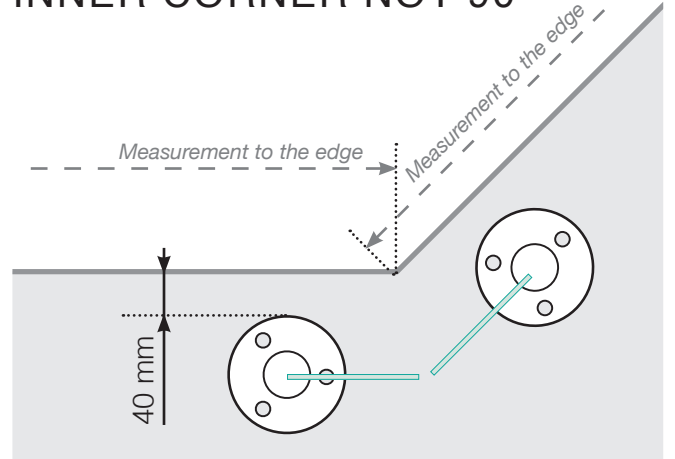

MEASUREMENT DIAGRAM

PLACEMENT - ALUMINIUM POSTS WITH FOOT

OUTER CORNER

OUTER CORNER NOT 90°

INNER CORNER NOT 90°

INNER CORNER

END POST

Please note that the drawings are not to scale

© Balustradestore.eu - 2024-02-13

MEASUREMENT DIAGRAM

PLACEMENT - ALUMINIUM POSTS WITH FOOT
MOUNTING ON THE CONCRETE SUBSTRATE

OUTER CORNER

OUTER CORNER NOT 90°

INNER CORNER NOT 90°

INNER CORNER

END POST