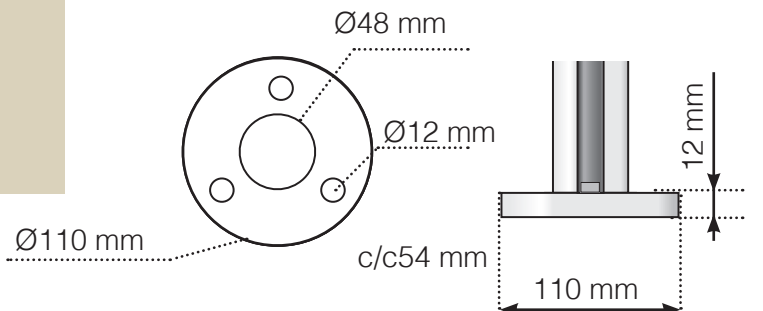

MEASUREMENT DIAGRAM

PLACEMENT - ALUMINIUM POSTS WITH FOOT

OUTER CORNER

OUTER CORNER NOT 90°

INNER CORNER NOT 90°

INNER CORNER

END POST

Please note that the drawings are not to scale

© Balustradestore.eu - 2024-02-13

MEASUREMENT DIAGRAM

PLACEMENT - ALUMINIUM POSTS WITH FOOT
MOUNTING ON THE CONCRETE SUBSTRATE

OUTER CORNER

OUTER CORNER NOT 90°

INNER CORNER NOT 90°

INNER CORNER

END POST